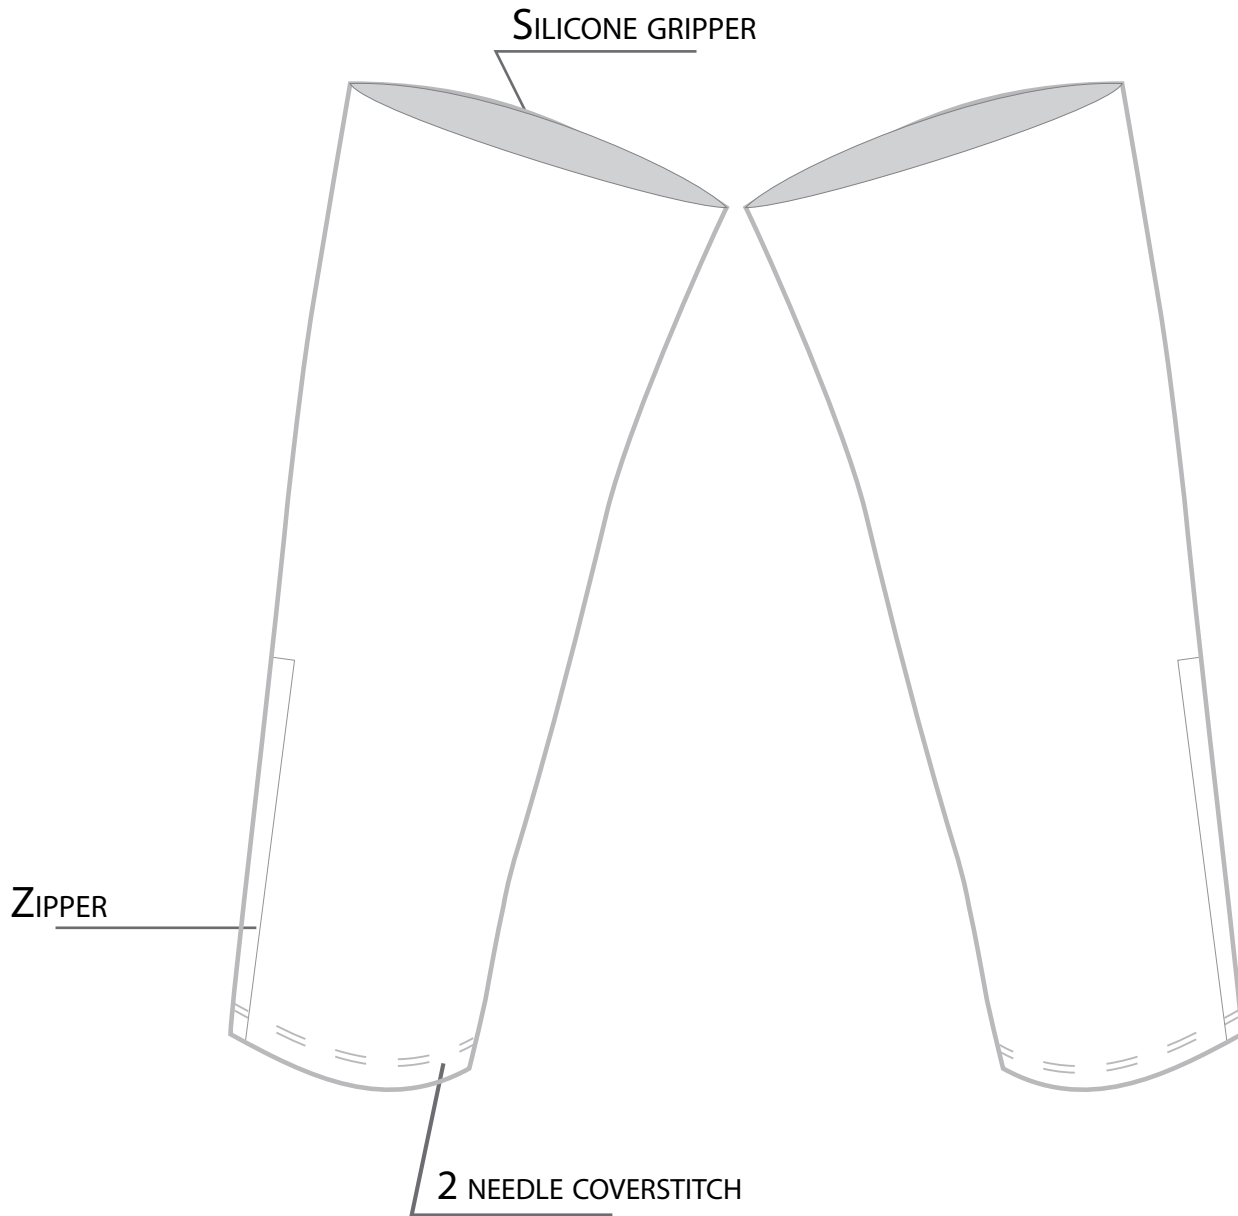

STYLE:

**TSF-404**

PATTERN:

**FLA013**

**LEGWARMERS WINTER**

Pattern made by:

FABRICS: BLIZZARD WHITE

SEWING: OVERCLOCK

STYLE:

**TSF-404**

PATTERN:

**FLA013**

LEGWARMERS WINTER

Pattern made by:

FABRICS: BLIZZARD WHITE